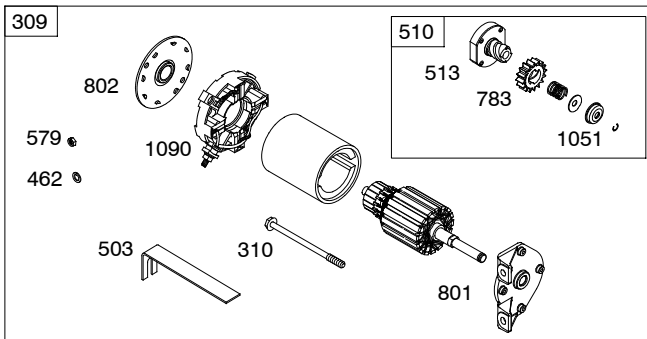

697

493A

318

892

500

664

990