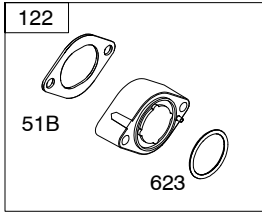

19L232-0054-G1