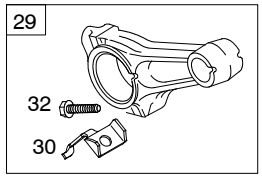

19L232-0054-G1

1036   1319   1319A

718A